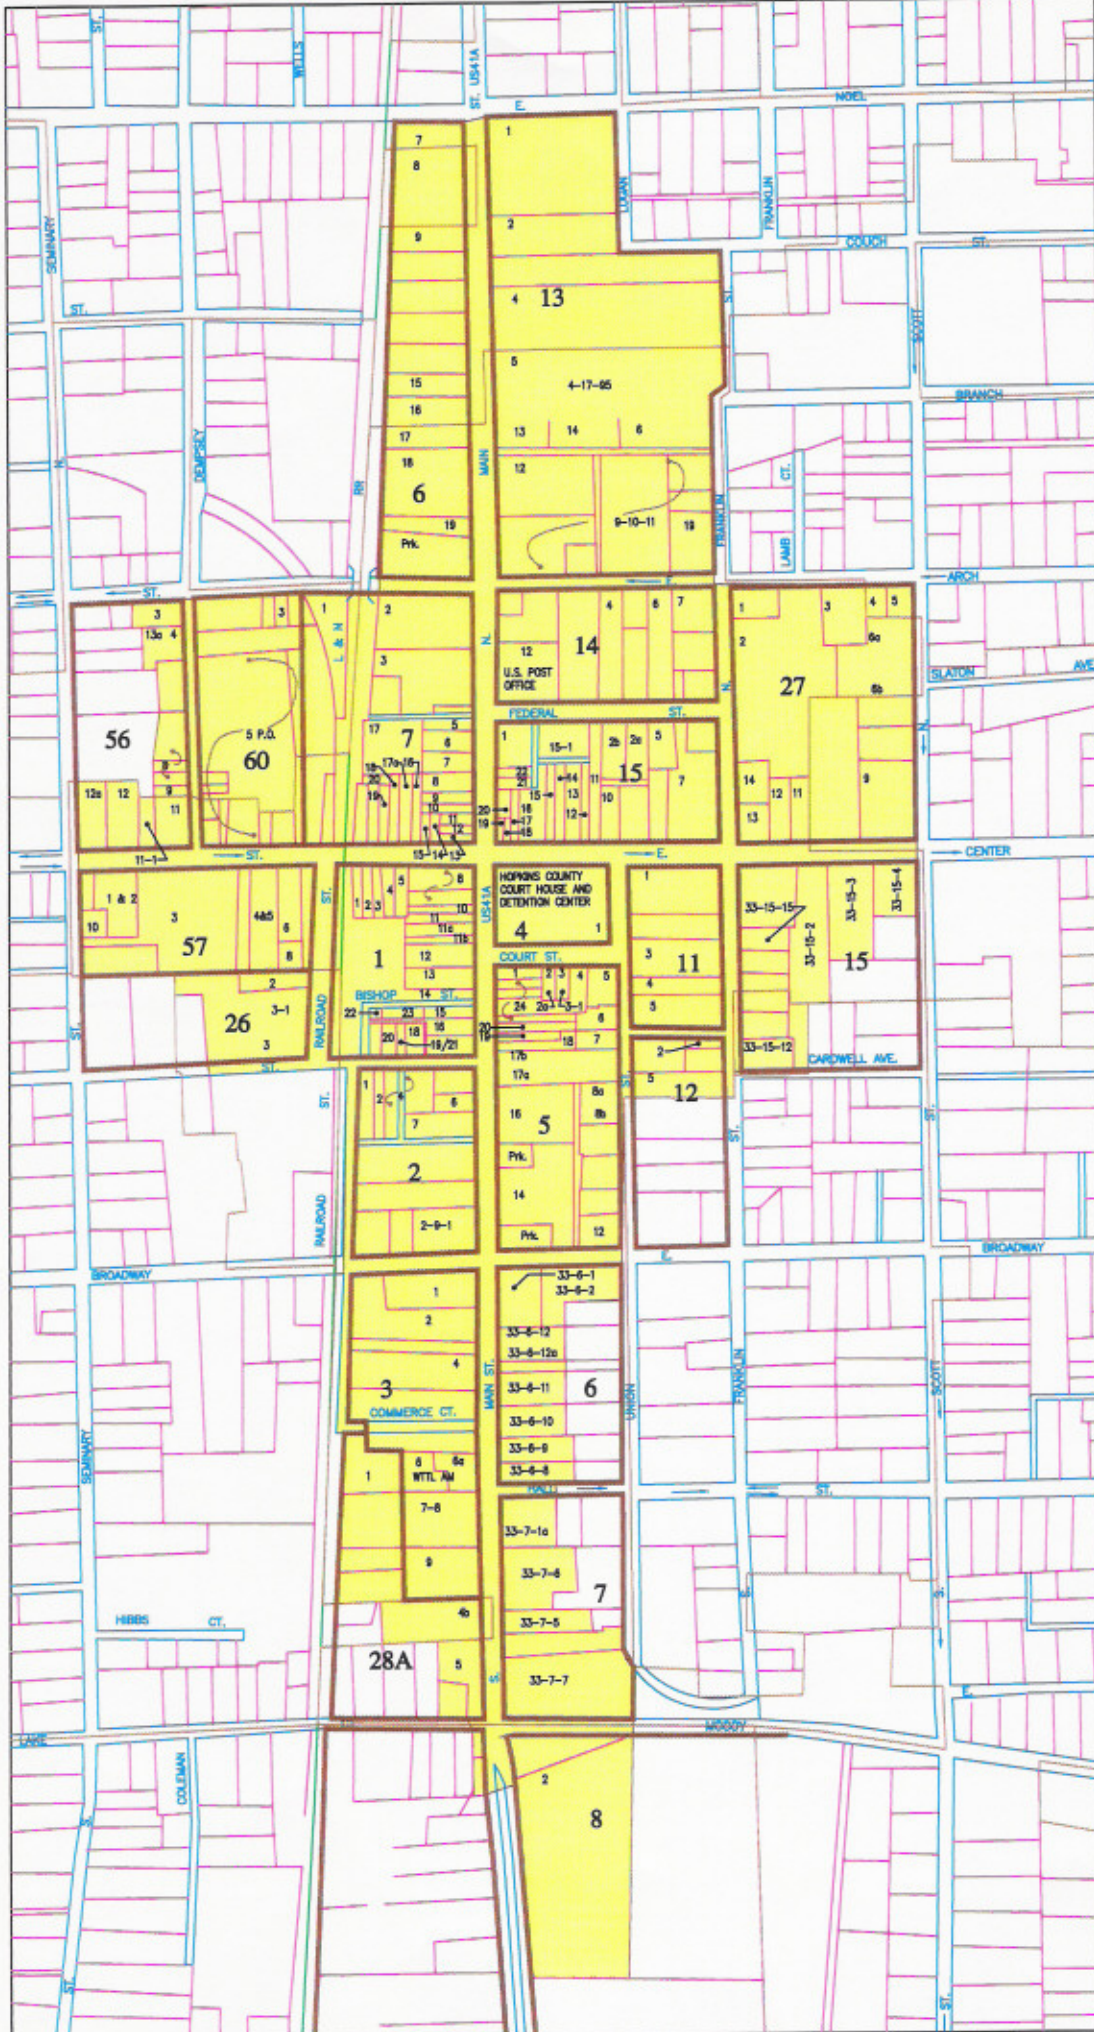

# CITY OF MADISONVILLE RENAISSANCE KENTUCKY DOWNTOWN AREA

### LEGEND

CITY OF MADISONVILLE

JUNE 2000