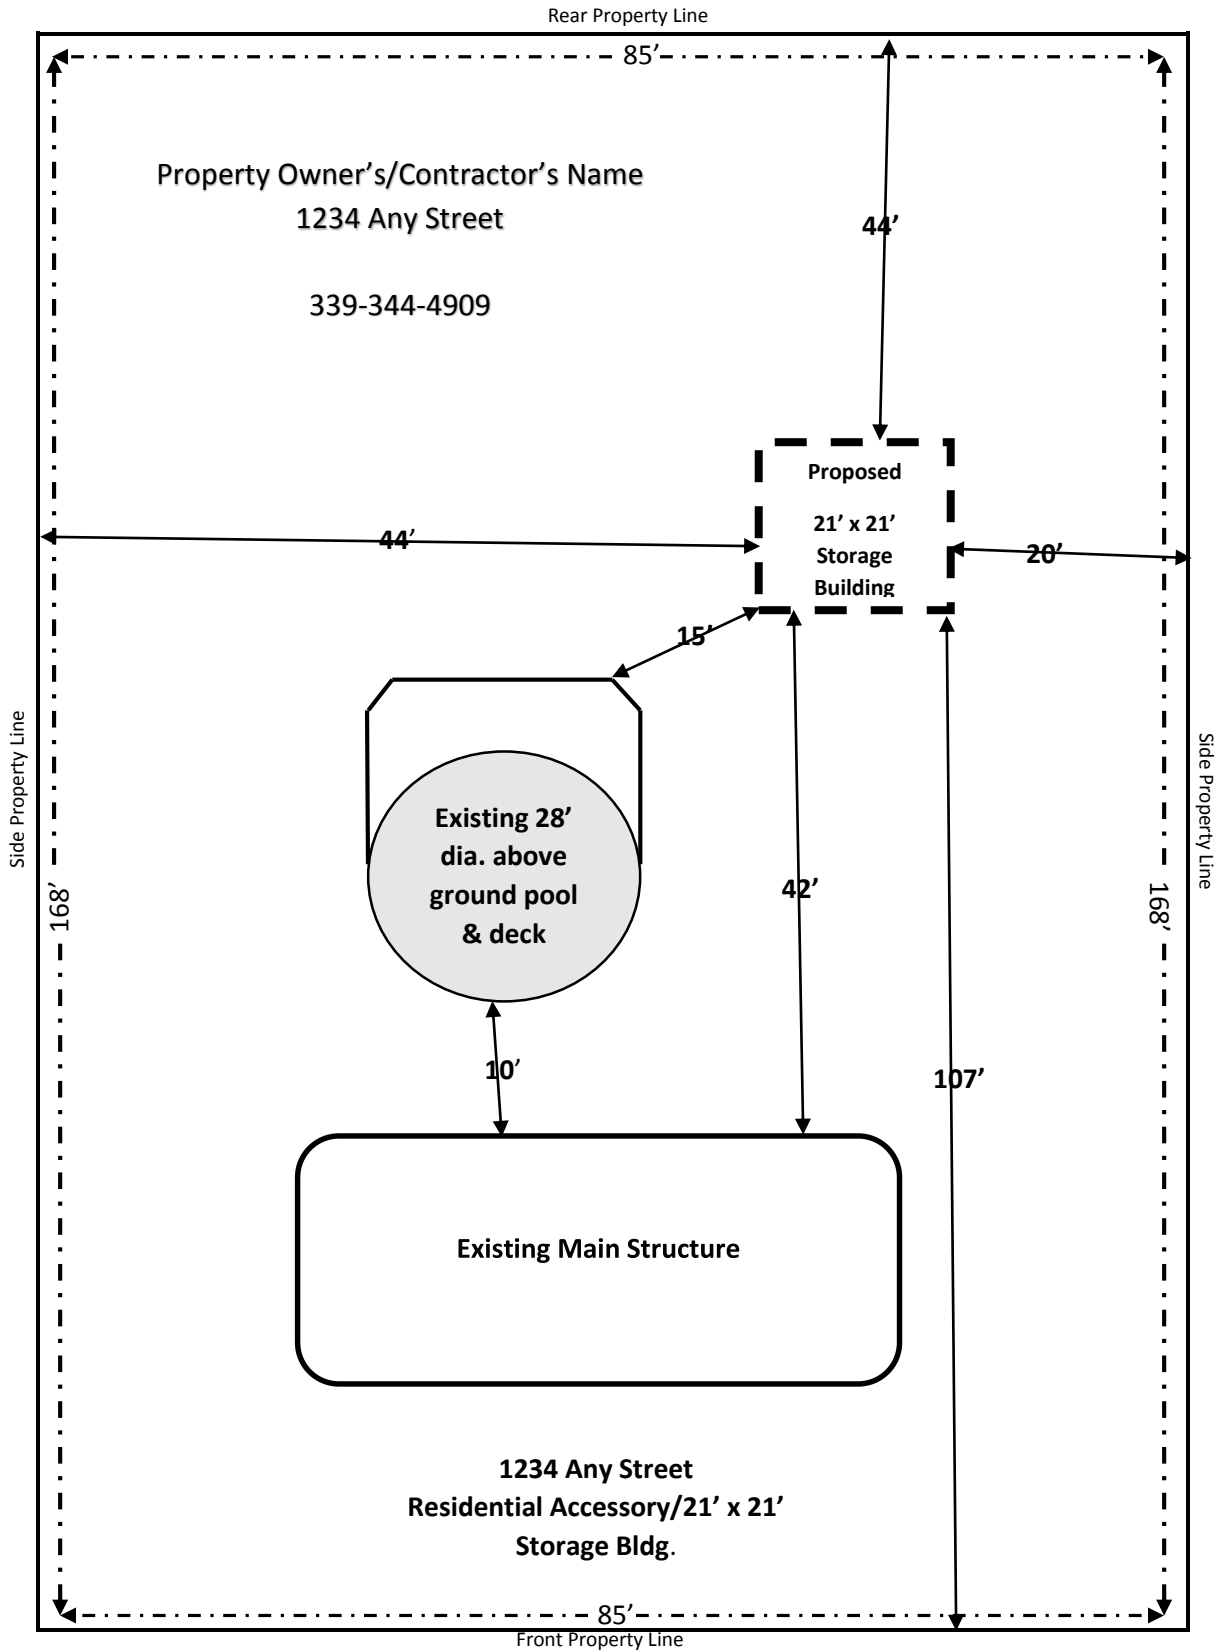

Sample: Residential Site Plan

1234 Any Street

Proposed 21' x 21' Storage Building